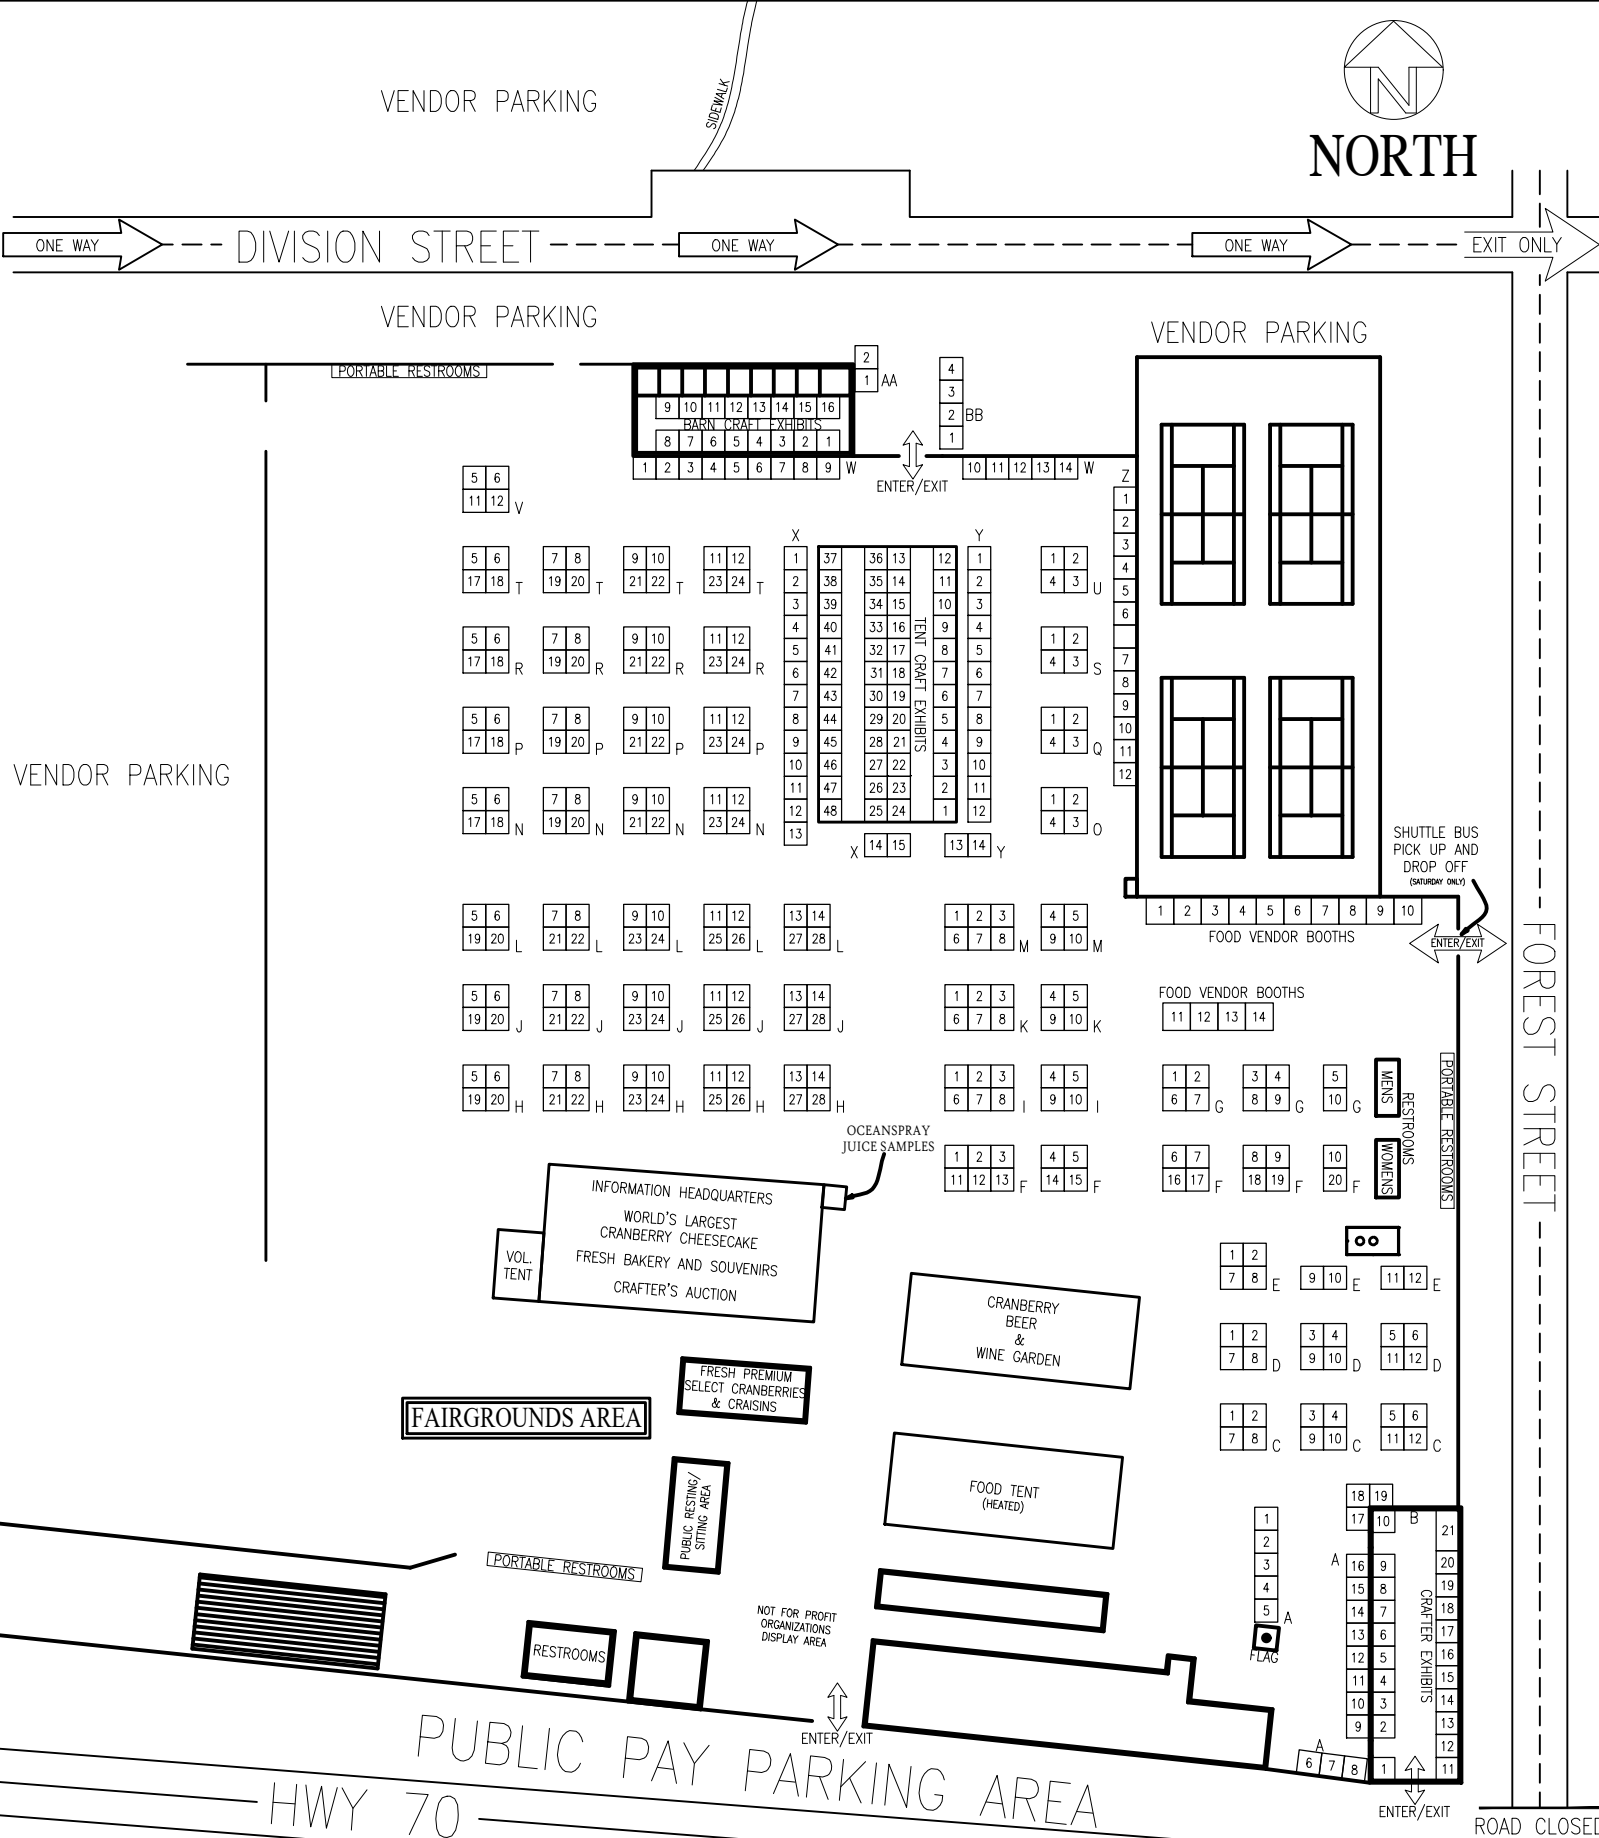

2020 Cranberry Fest Vendor Booth Layout

NORTH

VENDOR PARKING

VENDOR PARKING

VENDOR PARKING

ONE WAY

DIVISION STREET

ONE WAY

ONE WAY

EXIT ONLY

PORTABLE RESTROOMS

SIDEWALK

ENTER/EXIT

SHUTTLE BUS PICK UP AND DROP OFF (SATURDAY ONLY)

FOOD VENDOR BOOTHS

FOOD VENDOR BOOTHS

OCEANSPRAY JUICE SAMPLES

INFORMATION HEADQUARTERS
WORLD'S LARGEST CRANBERRY CHEESECAKE
FRESH BAKERY AND SOUVENIRS
CRAFTER'S AUCTION

CRANBERRY BEER & WINE GARDEN

FAIRGROUNDS AREA

FRESH PREMIUM SELECT CRANBERRIES & CRAISINS

FOOD TENT (HEATED)

PORTABLE RESTROOMS

PUBLIC RESTING/SITTING AREA

NOT FOR PROFIT ORGANIZATIONS DISPLAY AREA

RESTROOMS

PUBLIC PAY PARKING AREA

HWY 70

FOREST STREET