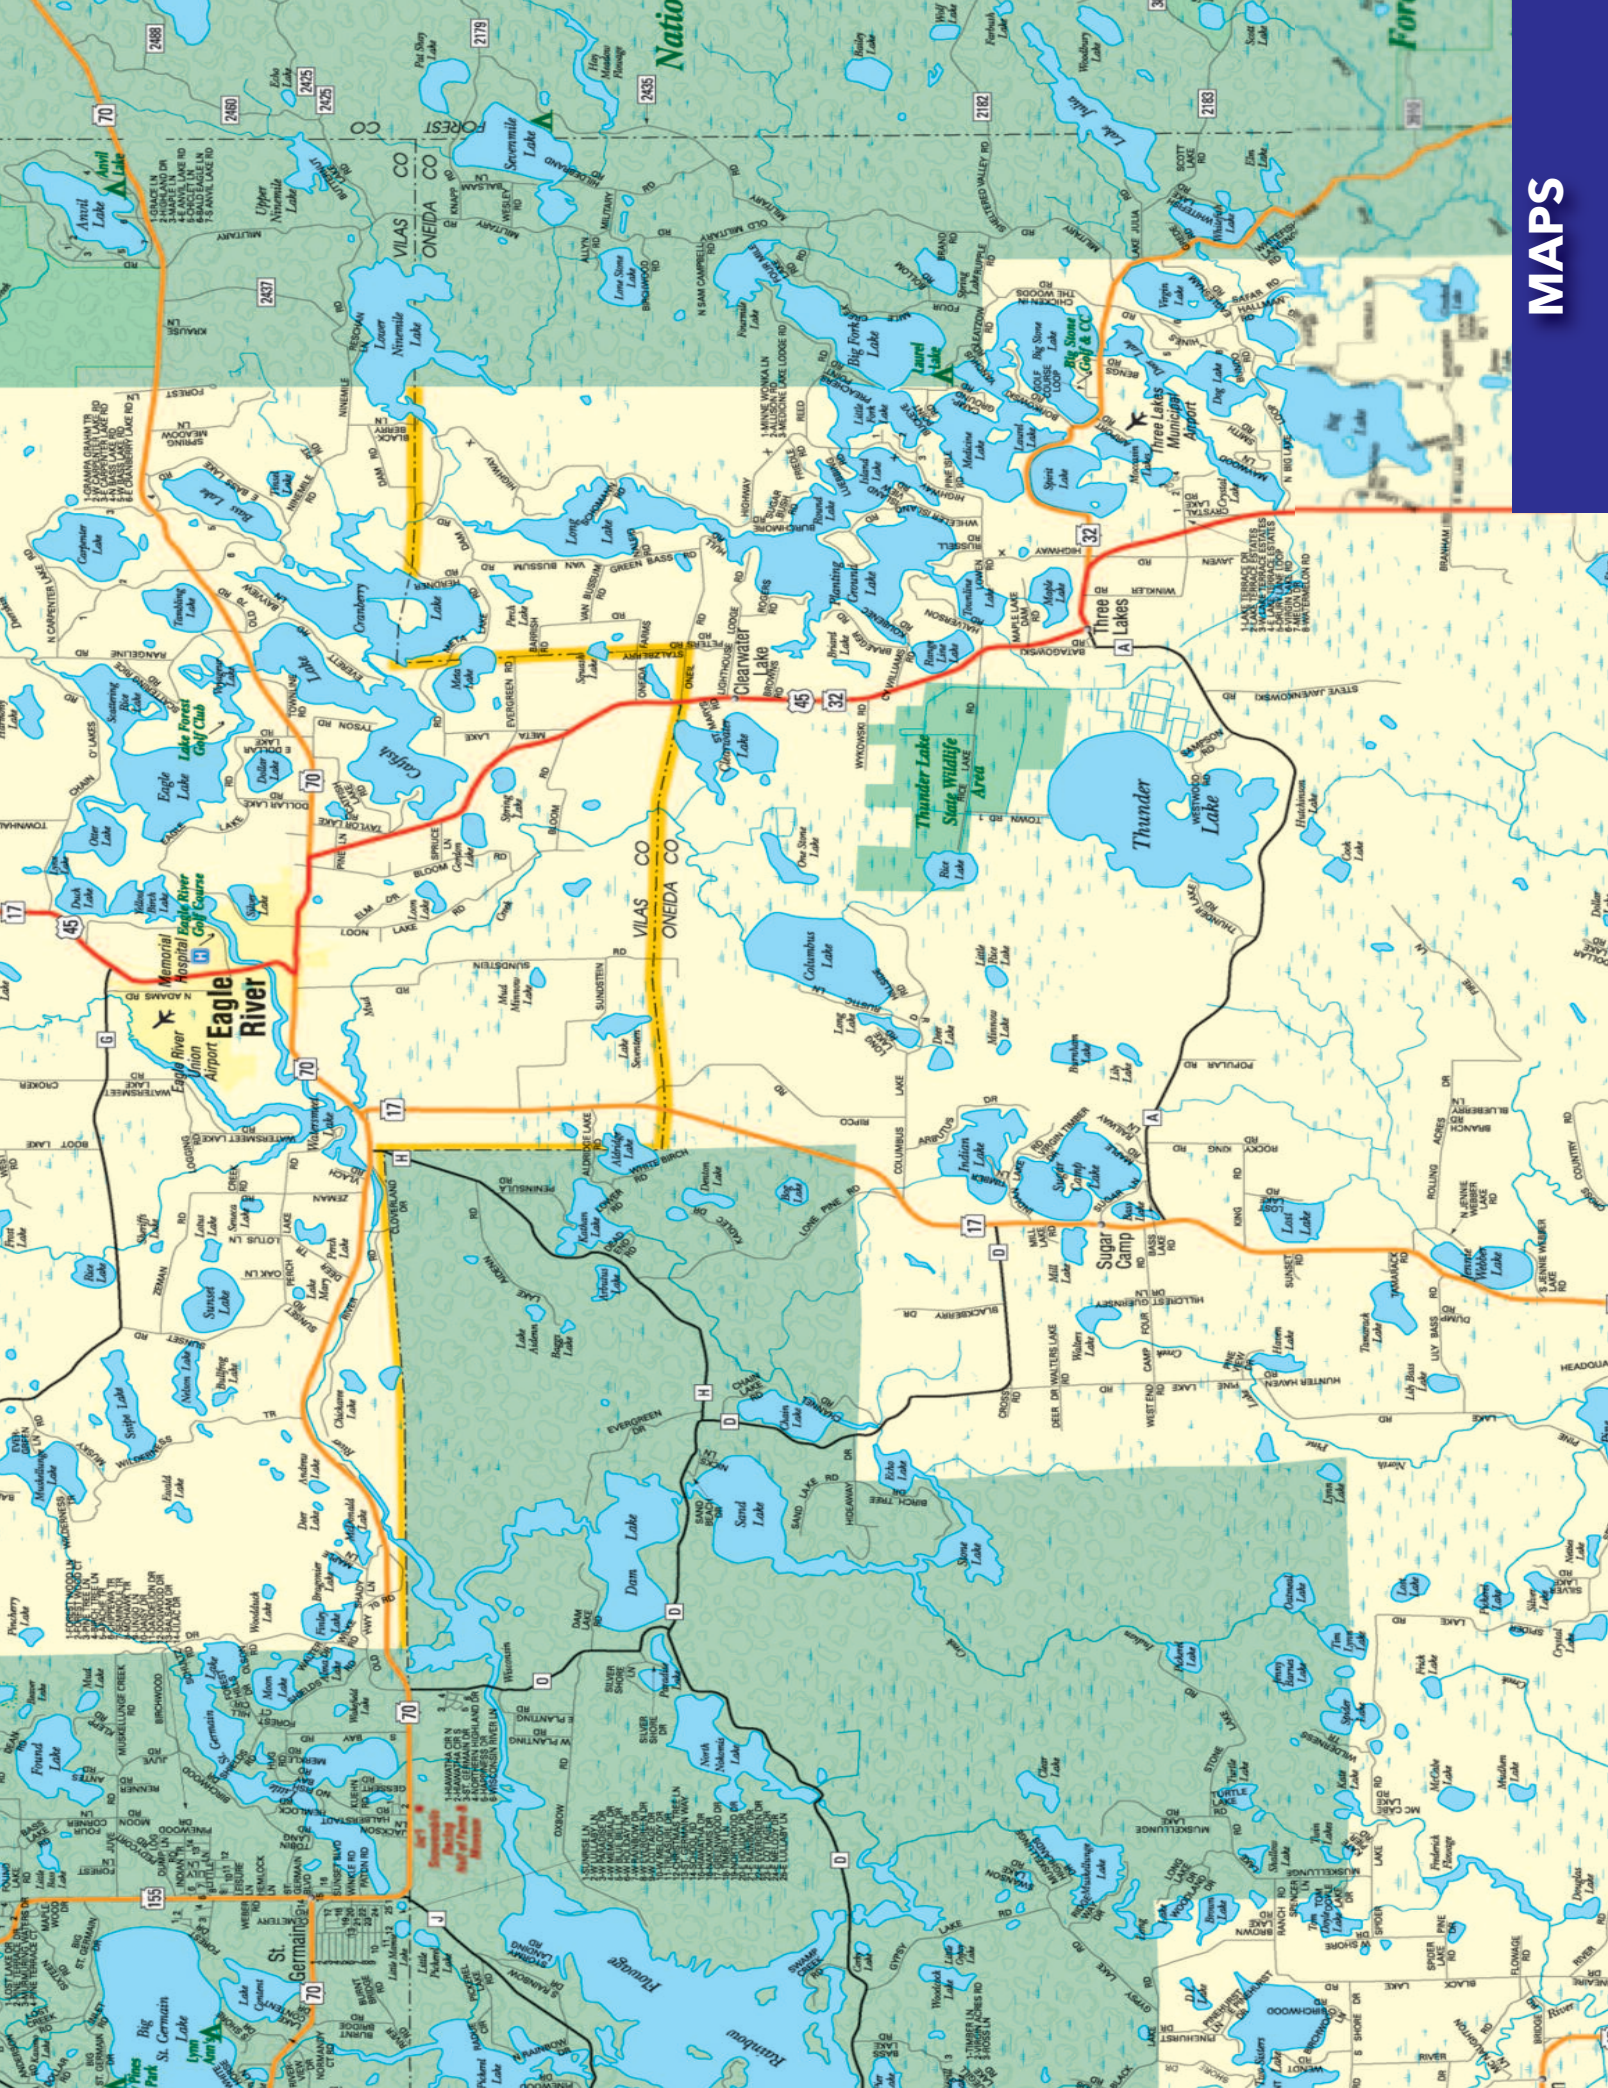

# SILENT SPORTS... SHHH!

DO YOU HEAR THAT?  
NEITHER DO WE.

COMMUNITY

**MILEAGE TO EAGLE RIVER from...**

Beloit	.....279 miles	Madison	.....230 miles
Chippewa Falls	.....160 miles	Milwaukee	.....241 miles
Chicago	.....327 miles	Oshkosh	.....161 miles
Duluth	.....188 miles	St. Paul/Minn.	.....238 miles
Fond du Lac	.....181 miles	Superior	.....180 miles
Green Bay	.....141 miles	WT Road Conditions:	800-762-3947
Kenosha	.....280 miles	Tourism:	800-432-TRIP
Lacrosse	.....224 miles		