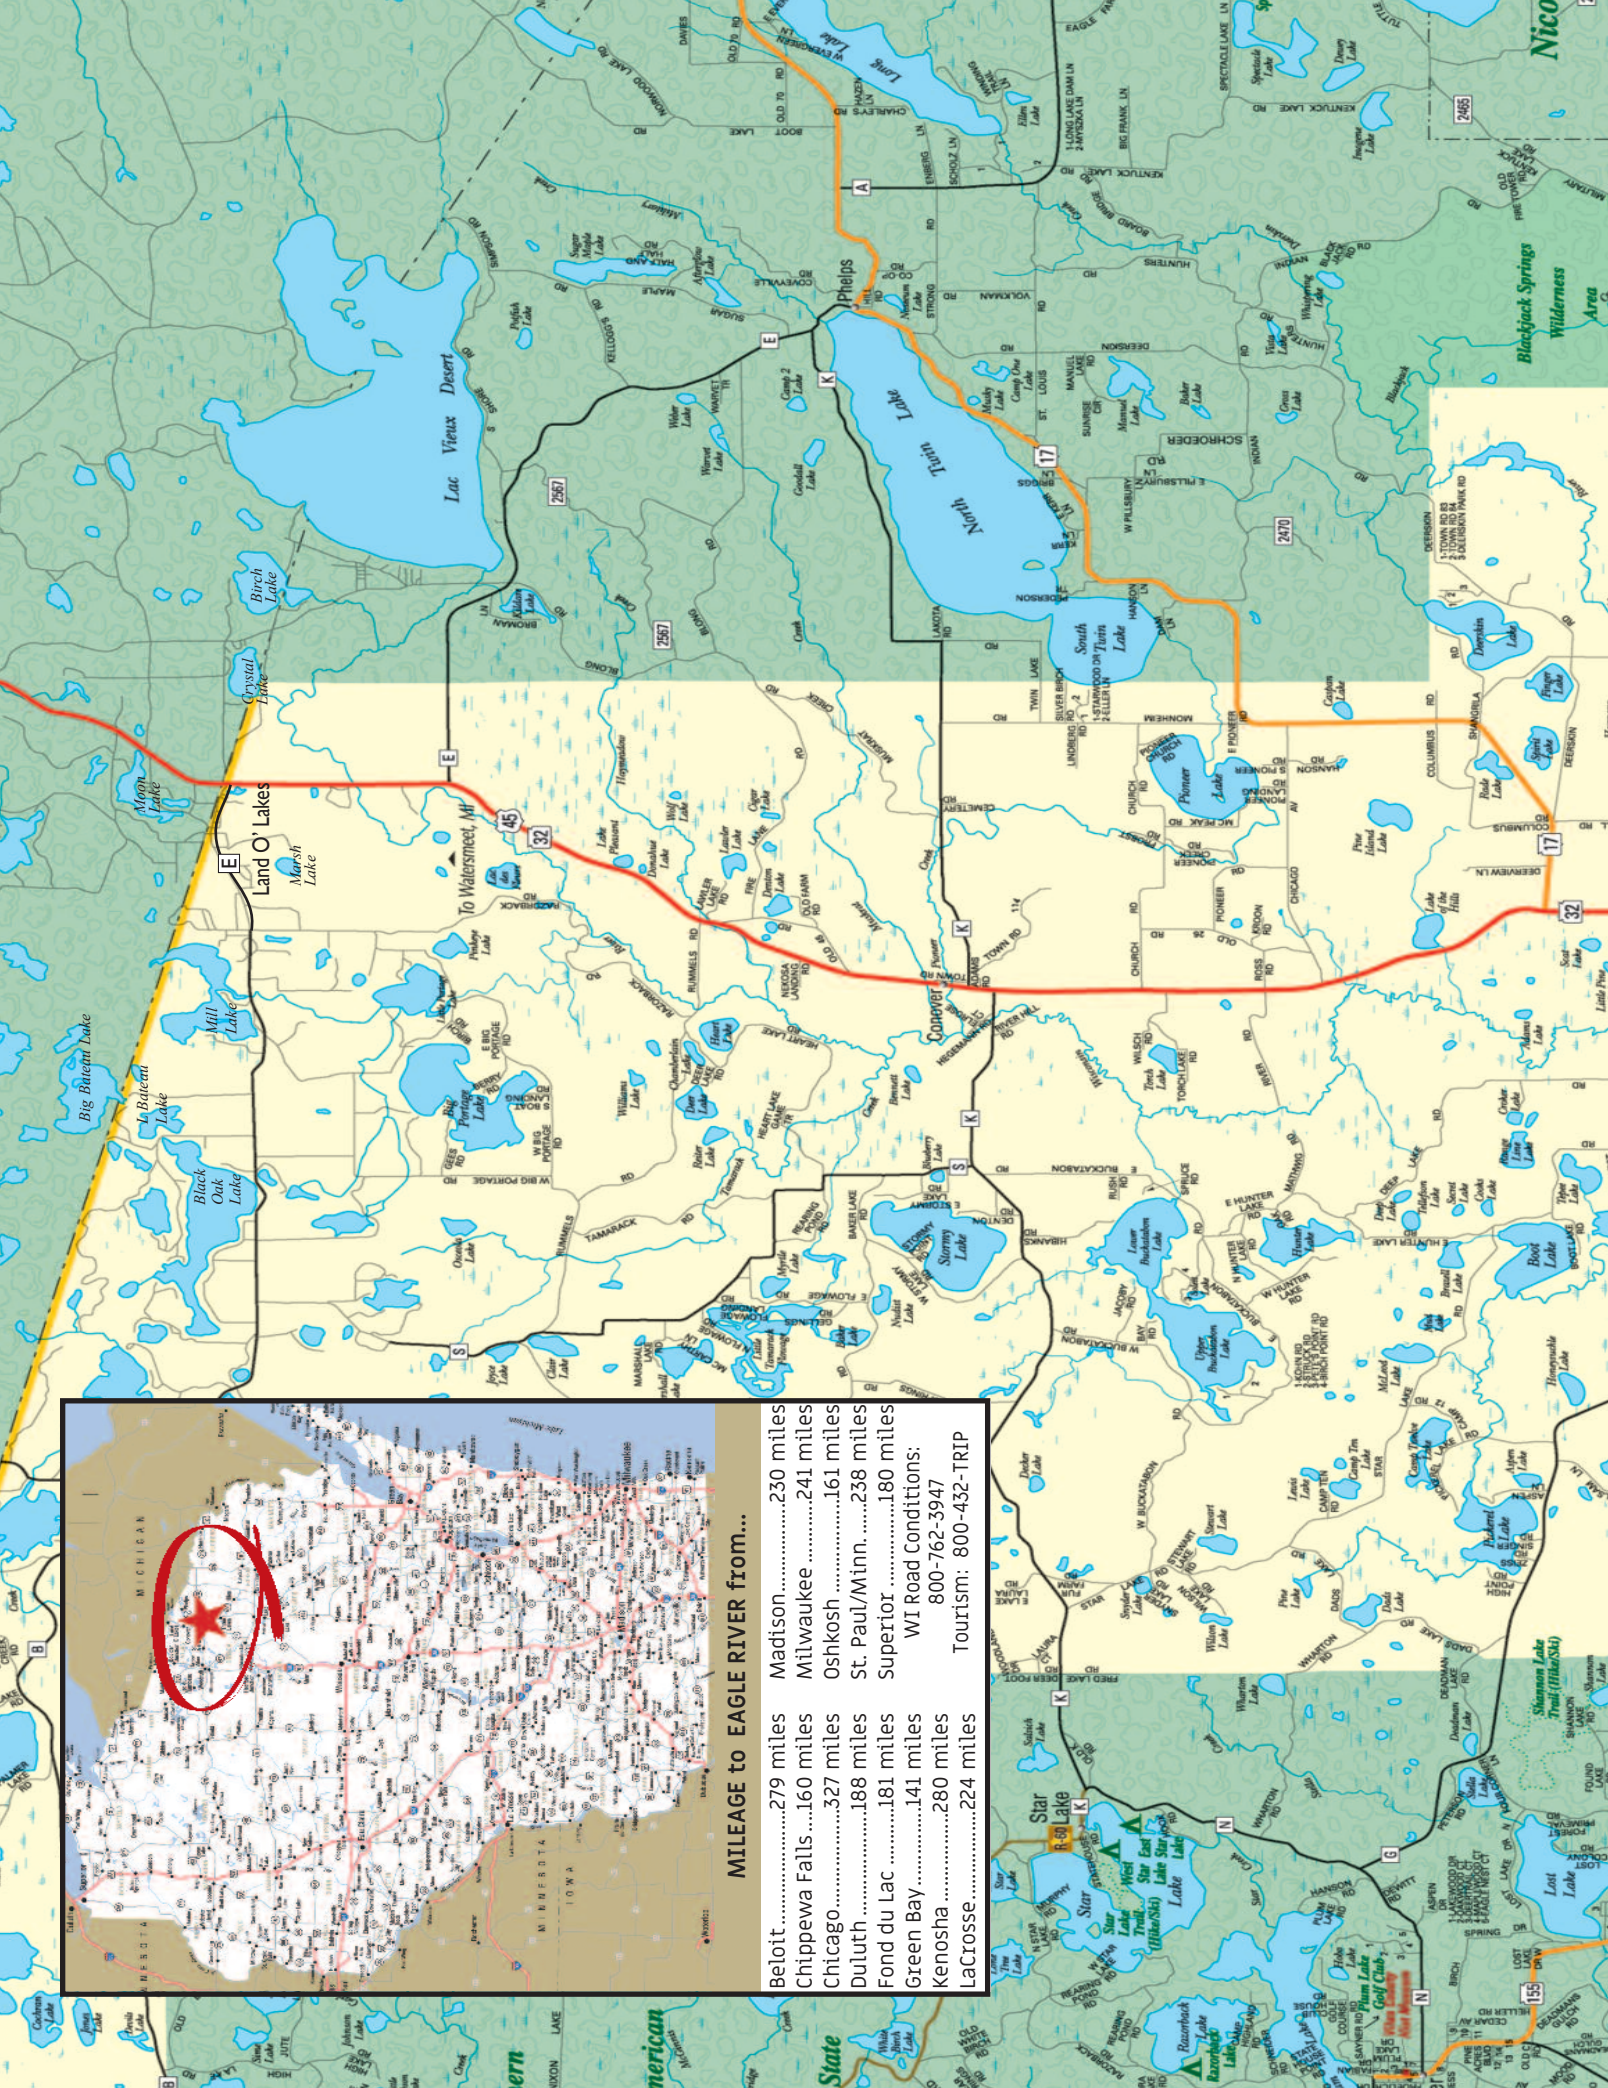

# SILENT SPORTS... SHHH!

DO YOU HEAR THAT?  
NEITHER DO WE.

COMMUNITY

**MILEAGE TO EAGLE RIVER from...**

Beloit	.....279 miles	Madison	.....230 miles
Chippewa Falls	.....160 miles	Milwaukee	.....241 miles
Chicago	.....327 miles	Oshkosh	.....161 miles
Duluth	.....188 miles	St. Paul/Minn.	.....238 miles
Fond du Lac	.....181 miles	Superior	.....180 miles
Green Bay	.....141 miles	WT Road Conditions:	800-762-3947
Kenosha	.....280 miles	Tourism:	800-432-TRIP
Lacrosse	.....224 miles		